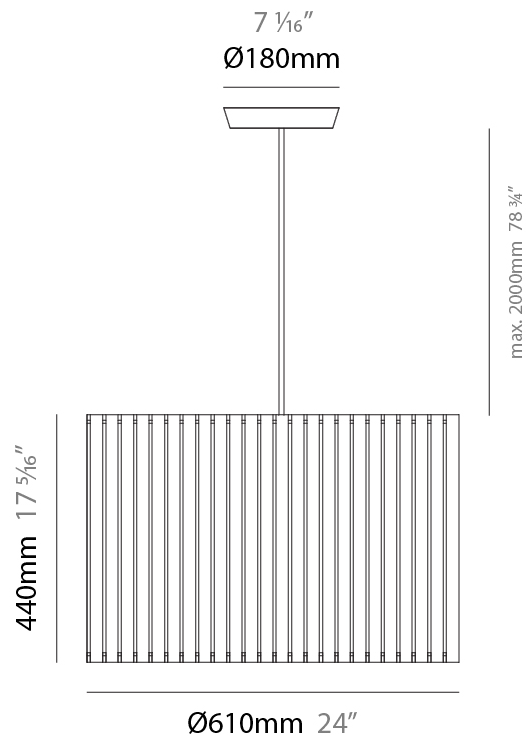

PROJECT	
TYPE	
SPECIFIER	
QUANTITY	
DATE	

LUZ OCULTA WOOD SUSPENSION

D51037- -
base number   Finish Options   Finish Options

1. To build a product code in our configurator select the specify button on the base model # product page
2. To build a manual product code on this datasheet choose from the options listed below in blue font and add the suffix to the base model #

GENERAL

Series: Luz Oculta
Subseries: Luz Oculta Wood
Partner: Fambuena
Division: Design
Installation: Suspension
Product Type: Pendant
Mounting Location: Ceiling
Light Distribution: Direct / Indirect

PHYSICAL

Shape: Rectangle
Diameter (mm): 610
Diameter (in): 24
Height (mm): 440
Height (in): 17 ⁵/₁₆
Fixture Finish: DOW / NAT
Holder Finish: BRA / BRZ
Fixture Material: Metal / Wood
Primary Material: Wood
Cable Details: Cable length 2000mm / 79"

ELECTRICAL

Number of Lamps: 1
Lamp Type: LED Retrofit
Lamp Shape: A19
Bulb Included: Bulb Not Included
Max. Wattage Per Lamp (W): 12
Lamp Base: E26
Input Voltage (V): 120
Upon Request: 277Vac / GU24

LED

OPTICAL

RATINGS AND CERTIFICATIONS

Certified By: Certified for North American Standards
IP rating: IP20