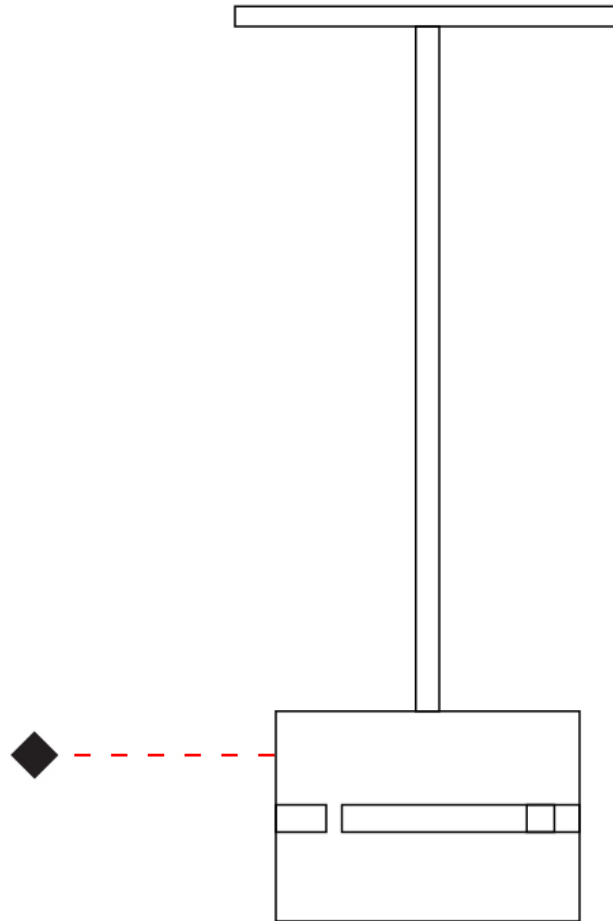

LUZ OCULTA METAL SUSPENSION

D51032-

PROJECT
TYPE
SPECIFIER
QUANTITY
DATE

D