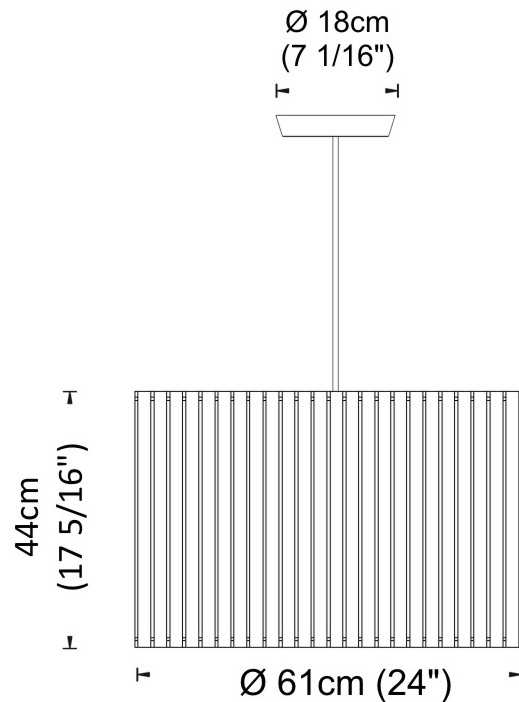

LUZ OCULTA SUSPENSION

D51037- : D51037-BRZ-NAT

base number

1. To build a product code in our configurator select the specify button on the base model # product page
2. To build a manual product code on this datasheet choose from the options listed below in blue font and add the suffix to the base model #

GENERAL

Series: Luz Oculta
Partner: Fambuena
Division: Design
Installation: Suspension
Product Type: Pendant
Mounting Location: Ceiling
Light Distribution: Direct / Indirect

PHYSICAL

Shape: Drum
Diameter (mm): 610
Diameter (in): 24
Height (mm): 440
Height (in): 17 ⁵/₁₆
Fixture Material: Metal / Wood
Primary Material: Wood
Cable Details: Cable length 2m / 79"

ELECTRICAL

Lamp Type: LED Retrofit
Max. Wattage Per Lamp (W): 12
Driver Included: No

LED

OPTICAL

RATINGS AND CERTIFICATIONS

Certified By: Certified for North American Standards
IP rating: IP20