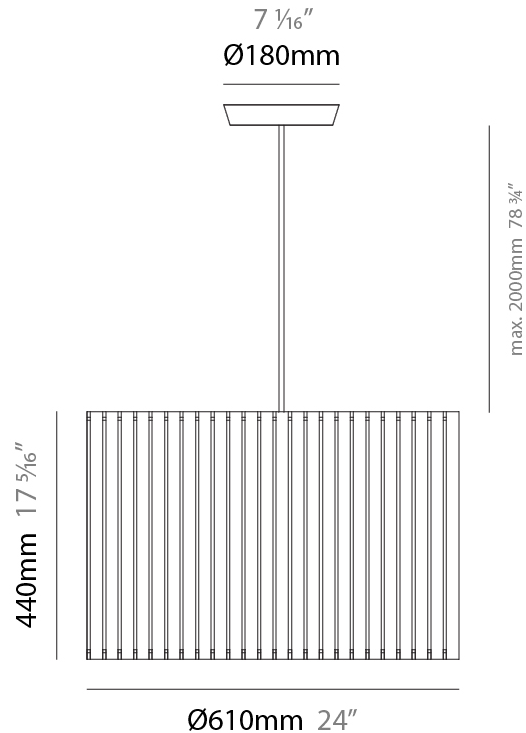

PROJECT	
TYPE	
SPECIFIER	
QUANTITY	
DATE	

LUZ OCULTA SUSPENSION

D51037- : D51037-BRZ-DOW

base number

1. To build a product code in our configurator select the specify button on the base model # product page
2. To build a manual product code on this datasheet choose from the options listed below in blue font and add the suffix to the base model #

GENERAL

Series: Luz Oculta
Partner: Fambuena
Division: Design
Installation: Suspension
Product Type: Pendant
Mounting Location: Ceiling
Light Distribution: Direct / Indirect

PHYSICAL

Shape: Drum
Diameter (mm): 61cm / 24"
Height (mm): 44cm / 17 5/16"
Fixture Material: Metal / Wood
Primary Material: Wood

ELECTRICAL

Lamp Type: LED Retrofit
Max. Wattage Per Lamp (W): 12

LED

OPTICAL

RATINGS AND CERTIFICATIONS

Certified By: Certified for North American Standards
IP rating: IP20