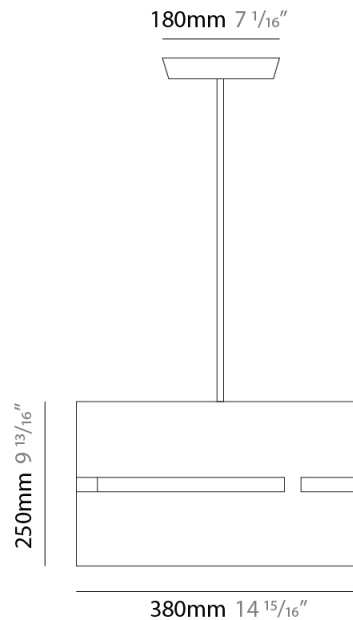

LUZ OCULTA METAL SUSPENSION

D51031-

base number _____
Finish Options _____

1. To build a product code in our configurator select the specify button on the base model # product page
2. To build a manual product code on this datasheet choose from the options listed below in blue font and add the suffix to the base model #

GENERAL

Series: Luz Oculta
Subseries: Luz Oculta Metal
Partner: Fambuena
Division: Design
Installation: Suspension
Product Type: Pendant
Mounting Location: Ceiling
Light Distribution: Direct / Indirect

PHYSICAL

Shape: Drum
Diameter (mm): 380
Diameter (in): 14 ¹⁵/₁₆
Height (mm): 250
Height (in): 10
Fixture Finish: [BRA](#) / [BRZ](#) / [ABR](#)
Fixture Material: Metal
Cable Details: Cable length 2000mm / 79"

ELECTRICAL

Number of Lamps: 1
Lamp Type: LED Retrofit
Lamp Shape: A19
Bulb Included: Bulb Not Included
Max. Wattage Per Lamp (W): 8
Lamp Base: E26
Input Voltage (V): 120
Upon Request: 277Vac / GU24

LED

OPTICAL

RATINGS AND CERTIFICATIONS

Certified By: Certified for North American Standards
IP rating: IP20