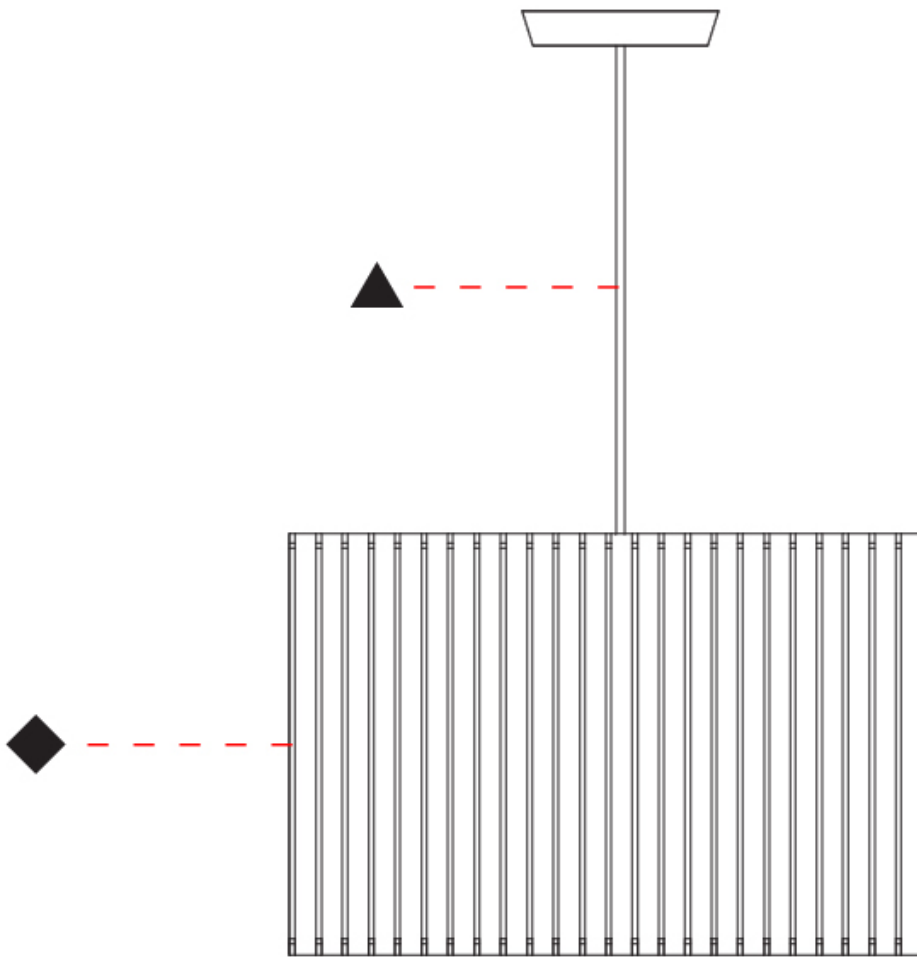

LUZ OCULTA SUSPENSION

D51037- : D51037-BRZ-DOW

PROJECT _____

TYPE _____

SPECIFIER _____

QUANTITY _____

DATE _____