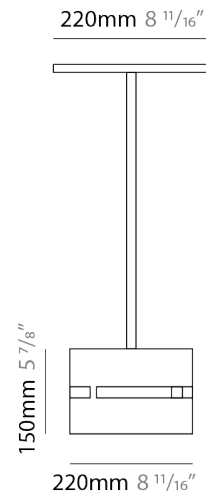

PROJECT	_____
TYPE	_____
SPECIFIER	_____
QUANTITY	_____
DATE	_____

LUZ OCULTA METAL SUSPENSION

D51032-

base number   Finish
Options

1. To build a product code in our configurator select the specify button on the base model # product page
2. To build a manual product code on this datasheet choose from the options listed below in blue font and add the suffix to the base model #

GENERAL

Series: Luz Oculta
Subseries: Luz Oculta Metal
Partner: Fambuena
Division: Design
Installation: Suspension
Product Type: Pendant
Mounting Location: Ceiling
Light Distribution: Direct / Indirect

PHYSICAL

Shape: Rectangle
Diameter (mm): 220
Diameter (in): 8 ¹¹/₁₆
Height (mm): 150
Height (in): 5 ⁷/₈
Fixture Finish: [BRA](#) / [BRZ](#) / [ABR](#)
Fixture Material: Metal
Cable Details: Cable length 2000mm / 79"

ELECTRICAL

Number of Lamps: 1
Lamp Type: LED Retrofit
Lamp Shape: A19
Bulb Included: Bulb Not Included
Max. Wattage Per Lamp (W): 5
Lamp Base: E26
Input Voltage (V): 120
Upon Request: 277Vac / GU24

LED

OPTICAL

RATINGS AND CERTIFICATIONS

Certified By: Certified for North American Standards
IP rating: IP20