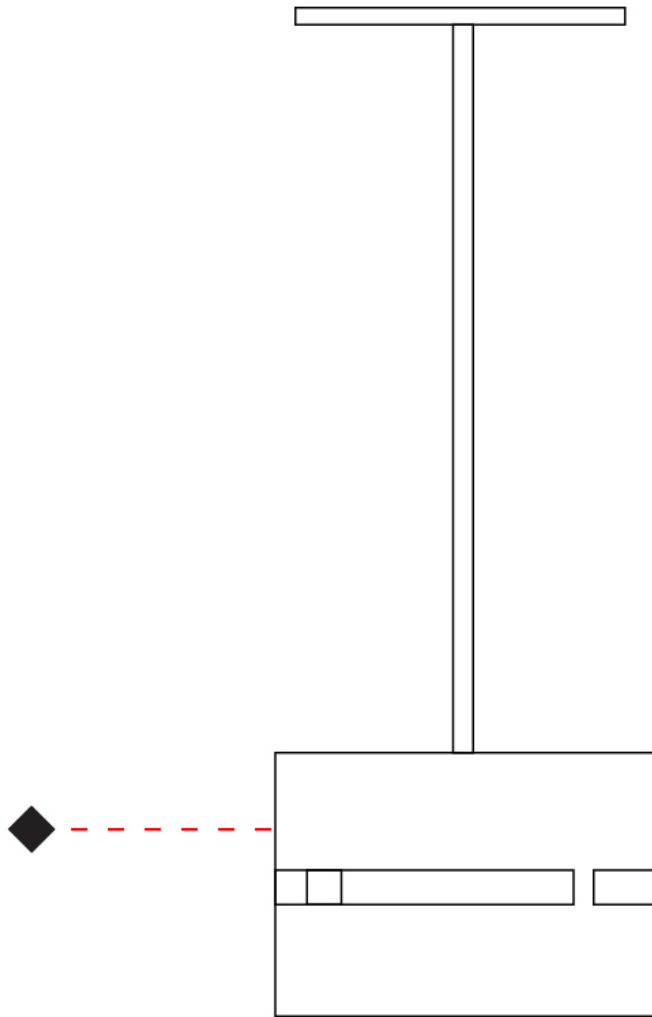

LUZ OCULTA METAL SUSPENSION

D51033-

PROJECT	_____
TYPE	_____
SPECIFIER	_____
QUANTITY	_____
DATE	_____