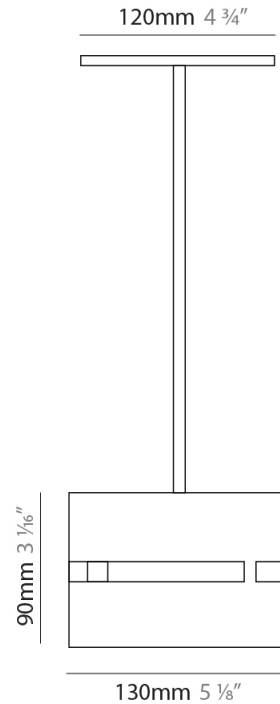

PROJECT	
TYPE	
SPECIFIER	
QUANTITY	
DATE	

LUZ OCULTA METAL SUSPENSION

D51033-

base number   Finish
Options

1. To build a product code in our configurator select the specify button on the base model # product page
2. To build a manual product code on this datasheet choose from the options listed below in blue font and add the suffix to the base model #

GENERAL

Series: Luz Oculta
Subseries: Luz Oculta Metal
Partner: Fambuena
Division: Design
Installation: Suspension
Product Type: Pendant
Mounting Location: Ceiling
Light Distribution: Direct / Indirect

PHYSICAL

Shape: Rectangle
Diameter (mm): 130
Diameter (in): 5 1/4
Height (mm): 90
Height (in): 4 1/2
Fixture Finish: [BRA](#) / [BRZ](#) / [ABR](#)
Fixture Material: Metal
Cable Details: Cable length 2000mm / 79"

ELECTRICAL

Number of Lamps: 1
Lamp Type: LED Retrofit
Lamp Shape: T4
Bulb Included: Bulb Not Included
Max. Wattage Per Lamp (W): 5
Lamp Base: G9
Input Voltage (V): 120

LED

OPTICAL

RATINGS AND CERTIFICATIONS

Certified By: Certified for North American Standards
IP rating: IP20