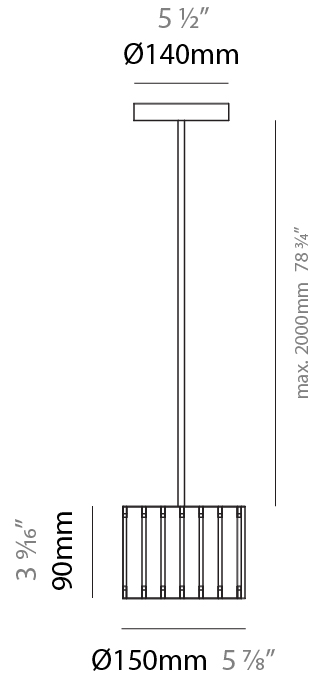

LUZ OCULTA WOOD SUSPENSION

D51043- _____ - _____

base number   Finish Options   Finish Options

1. To build a product code in our configurator select the specify button on the base model # product page
2. To build a manual product code on this datasheet choose from the options listed below in blue font and add the suffix to the base model #

GENERAL

Series: Luz Oculta
Subseries: Luz Oculta Wood
Partner: Fambuena
Division: Design
Installation: Suspension
Product Type: Pendant
Mounting Location: Ceiling
Light Distribution: Direct / Indirect

PHYSICAL

Shape: Rectangle
Diameter (mm): 150
Diameter (in): 5 7/8
Height (mm): 90
Height (in): 3 9/16
Fixture Finish: DOW / NAT
Holder Finish: BRA / BRZ
Fixture Material: Metal / Wood
Primary Material: Wood
Cable Details: Cable length 2000mm / 79"

ELECTRICAL

Number of Lamps: 1
Lamp Type: LED Retrofit
Lamp Shape: T4
Bulb Included: Bulb Not Included
Max. Wattage Per Lamp (W): 3
Lamp Base: G9
Input Voltage (V): 120

LED

OPTICAL

RATINGS AND CERTIFICATIONS

Certified By: Certified for North American Standards
IP rating: IP20

PROJECT
TYPE
SPECIFIER
QUANTITY
DATE