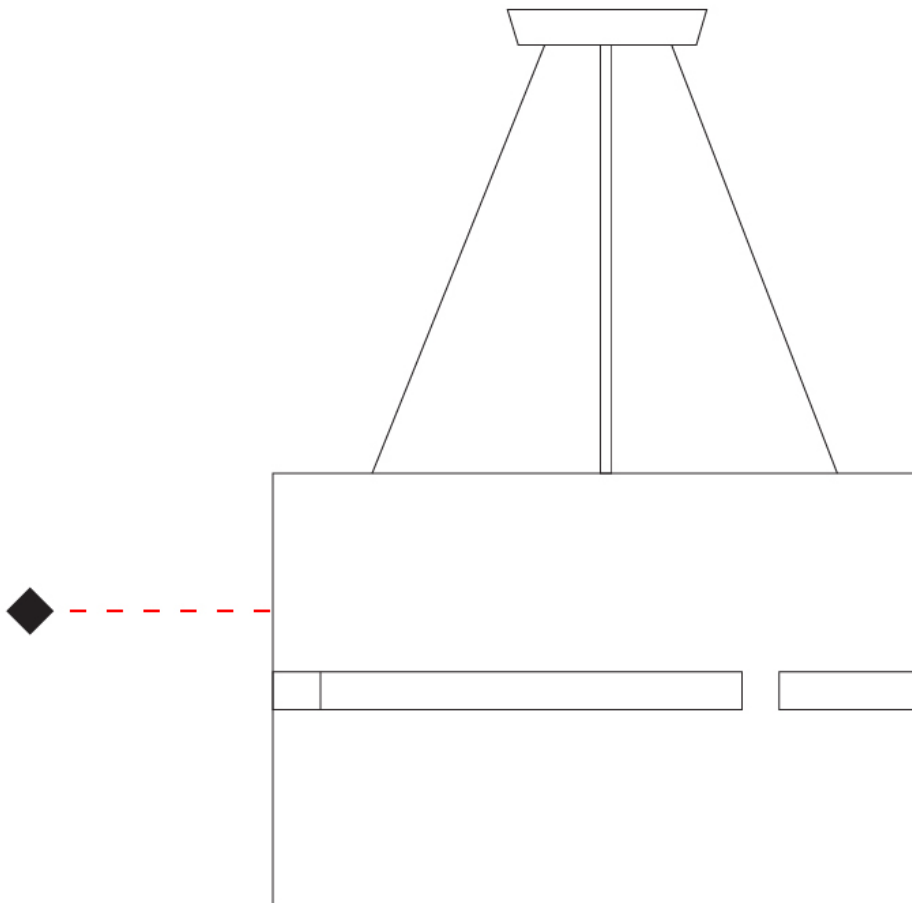

LUZ OCULTA METAL SUSPENSION

D51063-

PROJECT	_____
TYPE	_____
SPECIFIER	_____
QUANTITY	_____
DATE	_____

D