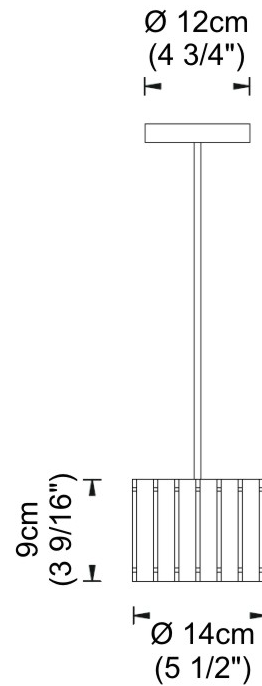

PROJECT	_____
TYPE	_____
SPECIFIER	_____
QUANTITY	_____
DATE	_____

LUZ OCULTA SUSPENSION

D51043- : D51043-BRA-NAT

base number

1. To build a product code in our configurator select the specify button on the base model # product page
2. To build a manual product code on this datasheet choose from the options listed below in blue font and add the suffix to the base model #

GENERAL

Series: Luz Oculata
Partner: Fambuena
Division: Design
Installation: Suspension
Product Type: Pendant
Mounting Location: Ceiling
Light Distribution: Direct / Indirect

PHYSICAL

Shape: Drum
Diameter (mm): 140
Diameter (in): 5 1/2
Height (mm): 90
Height (in): 3 9/16
Fixture Material: Metal / Wood
Primary Material: Wood
Cable Details: Cable length 2m / 79"

ELECTRICAL

Lamp Type: LED Retrofit
Total Output Wattage (W): 30
Driver Included: No

LED

OPTICAL

RATINGS AND CERTIFICATIONS

Certified By: CSA Certified to UL and CSA Standards