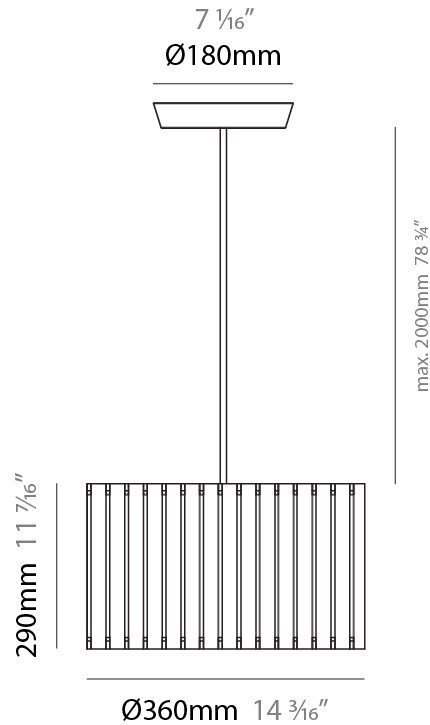

PROJECT	_____
TYPE	_____
SPECIFIER	_____
QUANTITY	_____
DATE	_____

LUZ OCULTA WOOD SUSPENSION

D51039- _____ - _____
base number   Finish   Finish
                         Options   Options

1. To build a product code in our configurator select the specify button on the base model # product page
2. To build a manual product code on this datasheet choose from the options listed below in blue font and add the suffix to the base model #

GENERAL

Series: Luz Oculta
Subseries: Luz Oculta Wood
Partner: Fambuena
Division: Design
Installation: Suspension
Product Type: Pendant
Mounting Location: Ceiling
Light Distribution: Direct / Indirect

PHYSICAL

Shape: Rectangle
Diameter (mm): 360
Diameter (in): 14 ³/₁₆
Height (mm): 290
Height (in): 11 ⁷/₁₆
Fixture Finish: [DOW / NAT](#)
Holder Finish: [BRA / BRZ](#)
Fixture Material: Metal / Wood
Primary Material: Wood
Cable Details: Cable length 2000mm / 79"

ELECTRICAL

Number of Lamps: 1
Lamp Type: LED Retrofit
Lamp Shape: A19
Bulb Included: Bulb Not Included
Max. Wattage Per Lamp (W): 7
Lamp Base: E26
Input Voltage (V): 120
Upon Request: 277Vac / GU24

LED

OPTICAL

RATINGS AND CERTIFICATIONS

Certified By: Certified for North American Standards
IP rating: IP20