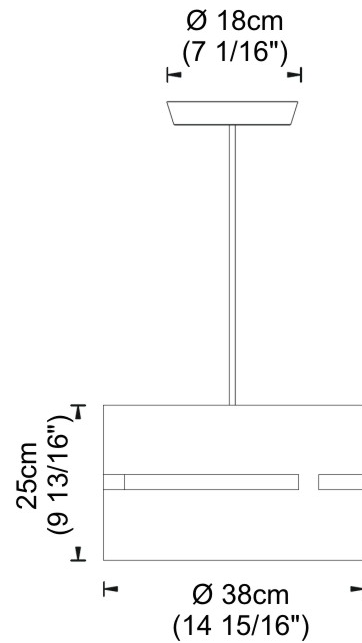

PROJECT	
TYPE	
SPECIFIER	
QUANTITY	
DATE	

LUZ OCULTA SUSPENSION

D51031- : D51031-BRZ

base number

1. To build a product code in our configurator select the specify button on the base model # product page
2. To build a manual product code on this datasheet choose from the options listed below in blue font and add the suffix to the base model #

GENERAL

Series: Luz Oculta
Partner: Fambuena
Division: Design
Installation: Suspension
Product Type: Pendant
Mounting Location: Ceiling
Light Distribution: Direct / Indirect

PHYSICAL

Shape: Drum
Diameter (mm): 380
Diameter (in): 14 ¹⁵/₁₆
Height (mm): 250
Height (in): 9 ¹³/₁₆
Fixture Material: Metal
Cable Details: Cable length 2m / 79"

ELECTRICAL

Number of Lamps: 1
Lamp Type: LED Retrofit
Lamp Shape: A19
Bulb Included: Bulb Not Included
Total Output Wattage (W): 8
Lamp Base: E26
Input Voltage (V): 120

LED

OPTICAL

RATINGS AND CERTIFICATIONS

Certified By: Certified for North American Standards
IP rating: IP20